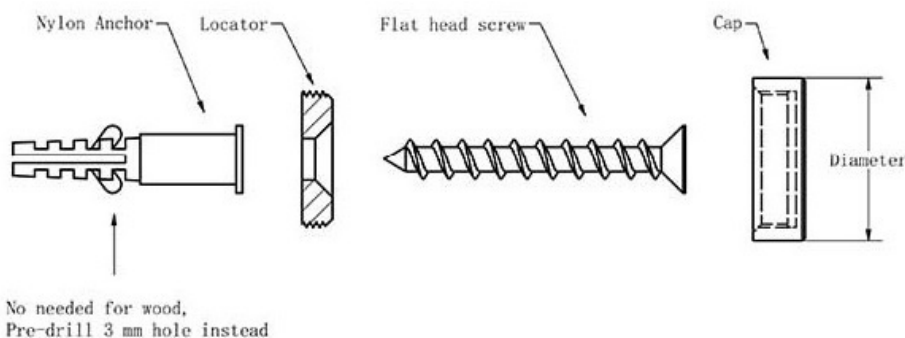

PRODUCT SHEET

Description:

Brass Mirror Cap ø15mm, CPL, W/Locator, Screw & Wall Plug

Item number:

22.05.130-0

Units	Box	Carton	HS Code	Barcode
Pcs.	4	100	8302420099	
				5704866513555

Diameter	Cap Thickness	Locator Size	Bottom Hole Size
15mm	6mm	D12*L3.5mm	5mm